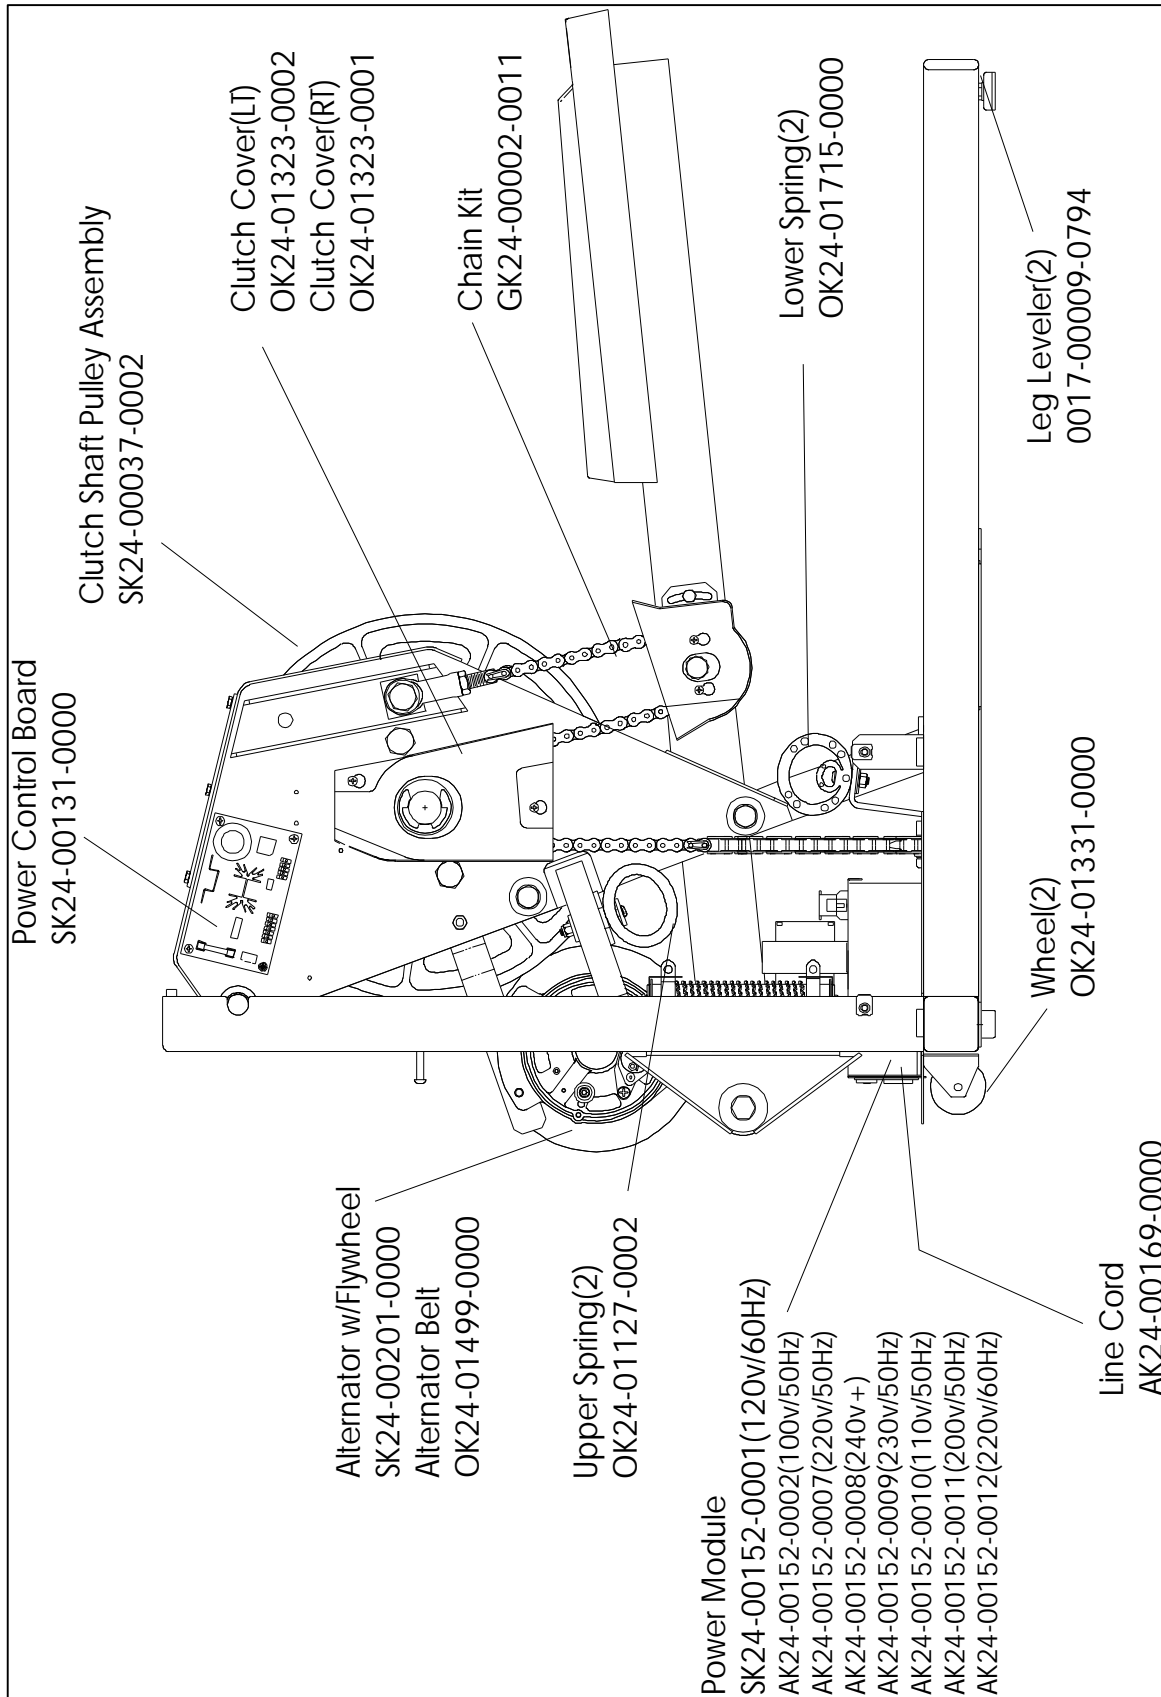

**LS-9100C
STAIRCLIMBERS**

**GK24-00014-XXXX
SN # 210000 - 213767**

**LS-9100C
STAIRCLIMBERS**

GK24-00014-XXXX
SN # 210000 -213767

**LS-9100C
STAIRCLIMBERS**

**GK24-00014-XXXX
SN # 210000 -213767**