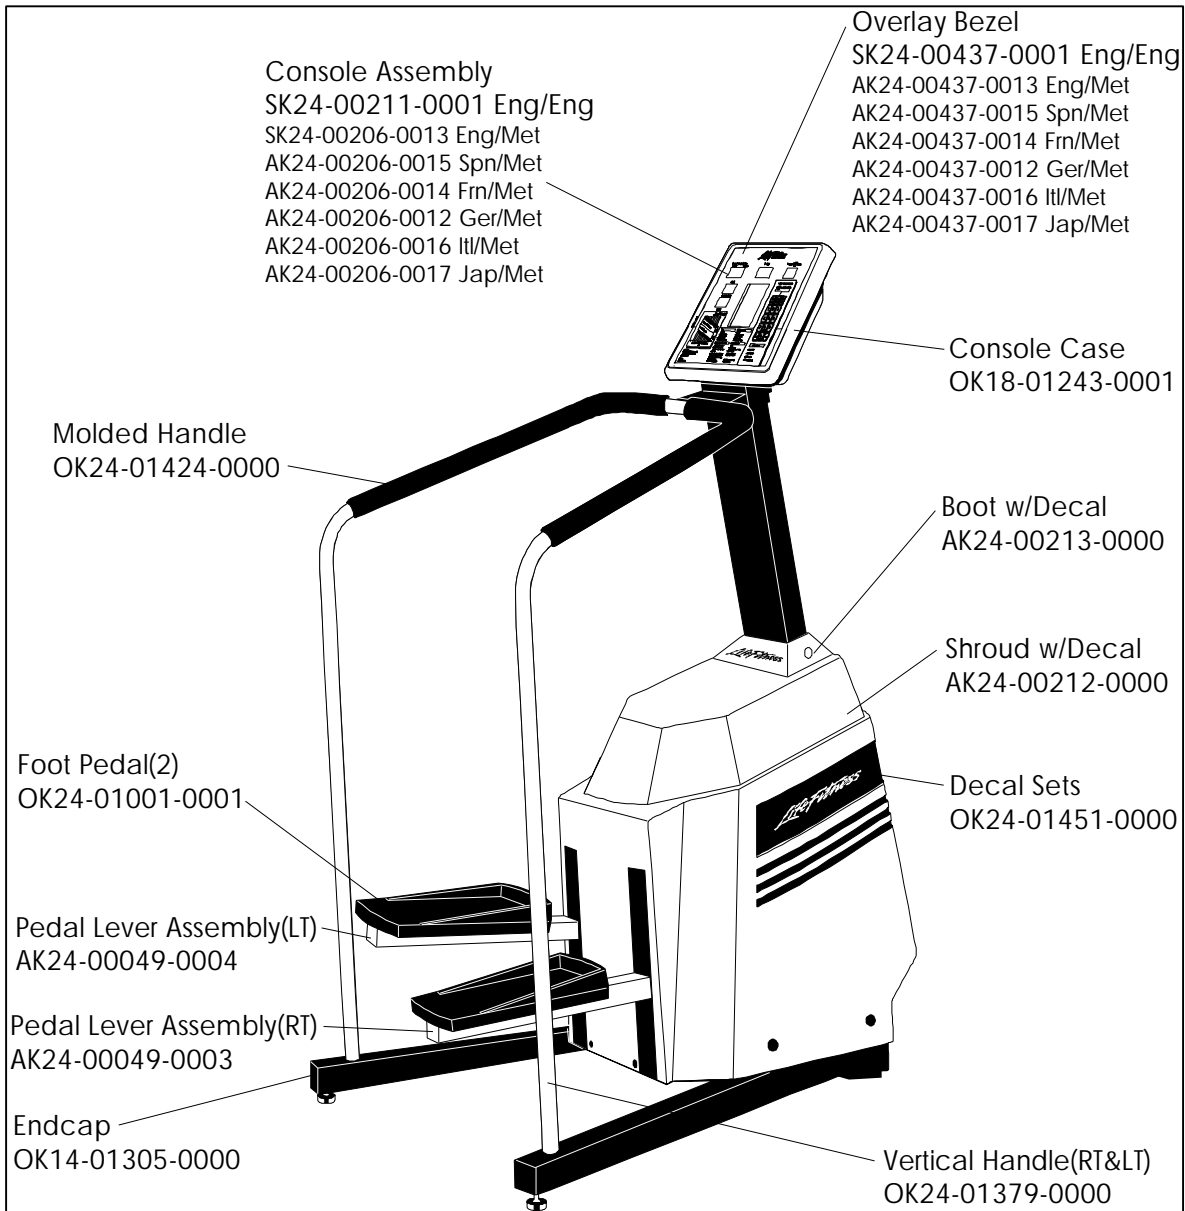

**LS-9100C
STAIRCLIMBERS**

**GK24-00014-XXXX
SN # 210000 - 213767**

**LS-9100C
STAIRCLIMBERS**

GK24-00014-XXXX
SN # 210000 -213767

**LS-9100C
STAIRCLIMBERS**

**GK24-00014-XXXX
SN # 210000 -213767**